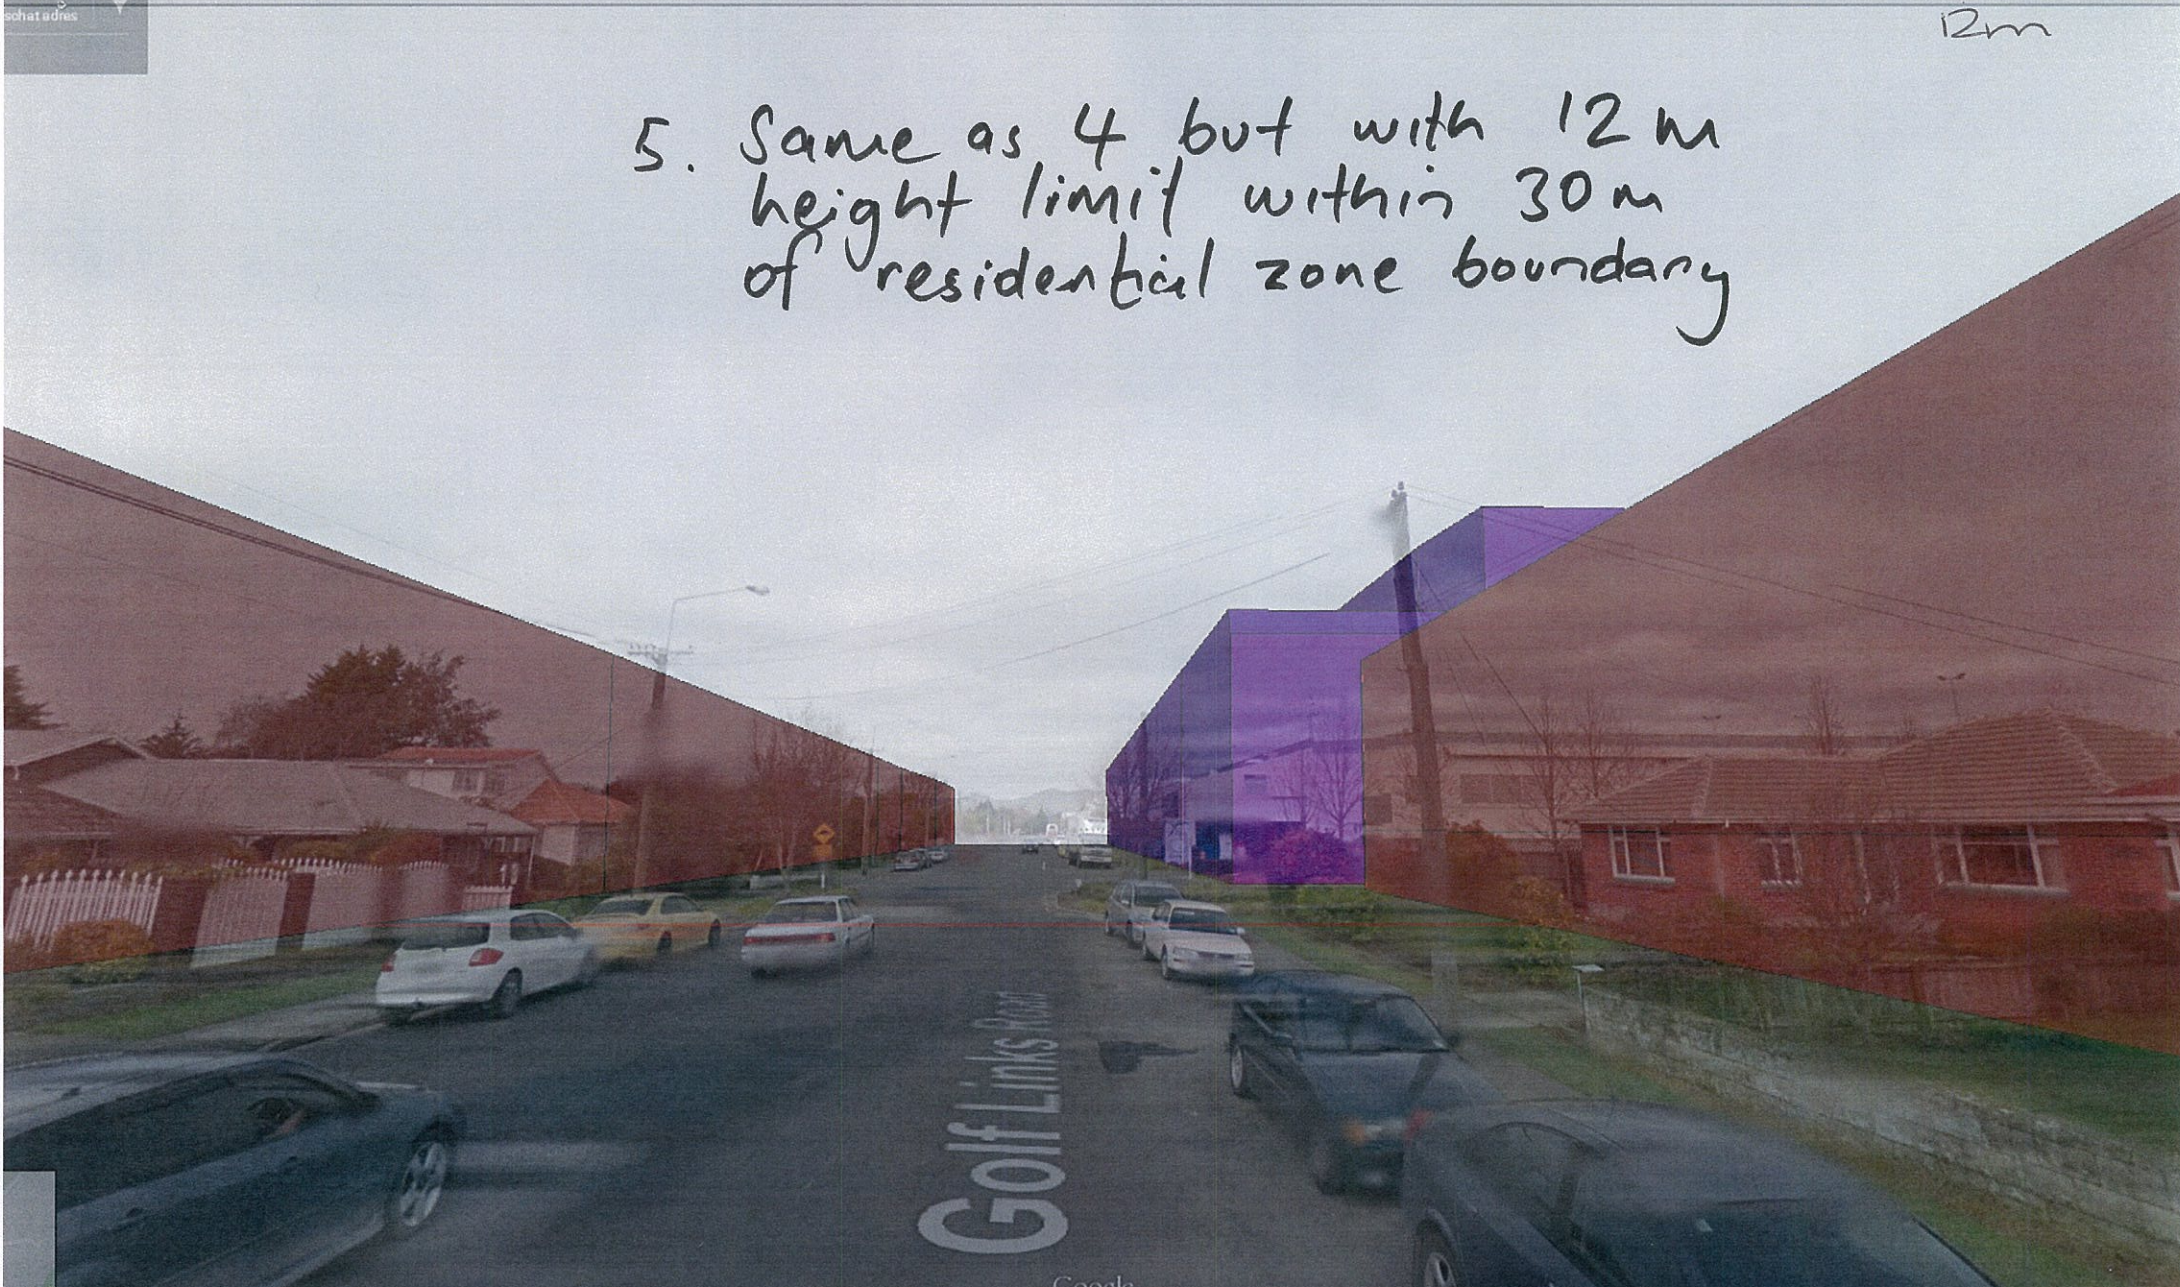

1 Commercial Core Zone (left side)
Golf Links Road
20m height limit.

12m

2 Same as (1) but with 12 m height limit

12m articulated
3 Same as (1) but with
12 m height limit and articulation

20m.

4 Commercial Core Zone (Right - Purple)
- Golf Links Road
20 m Height limit

Google

12m

5. Same as 4 but with 12 m height limit within 30 m of residential zone boundary

6. Same as 5 but with articulation