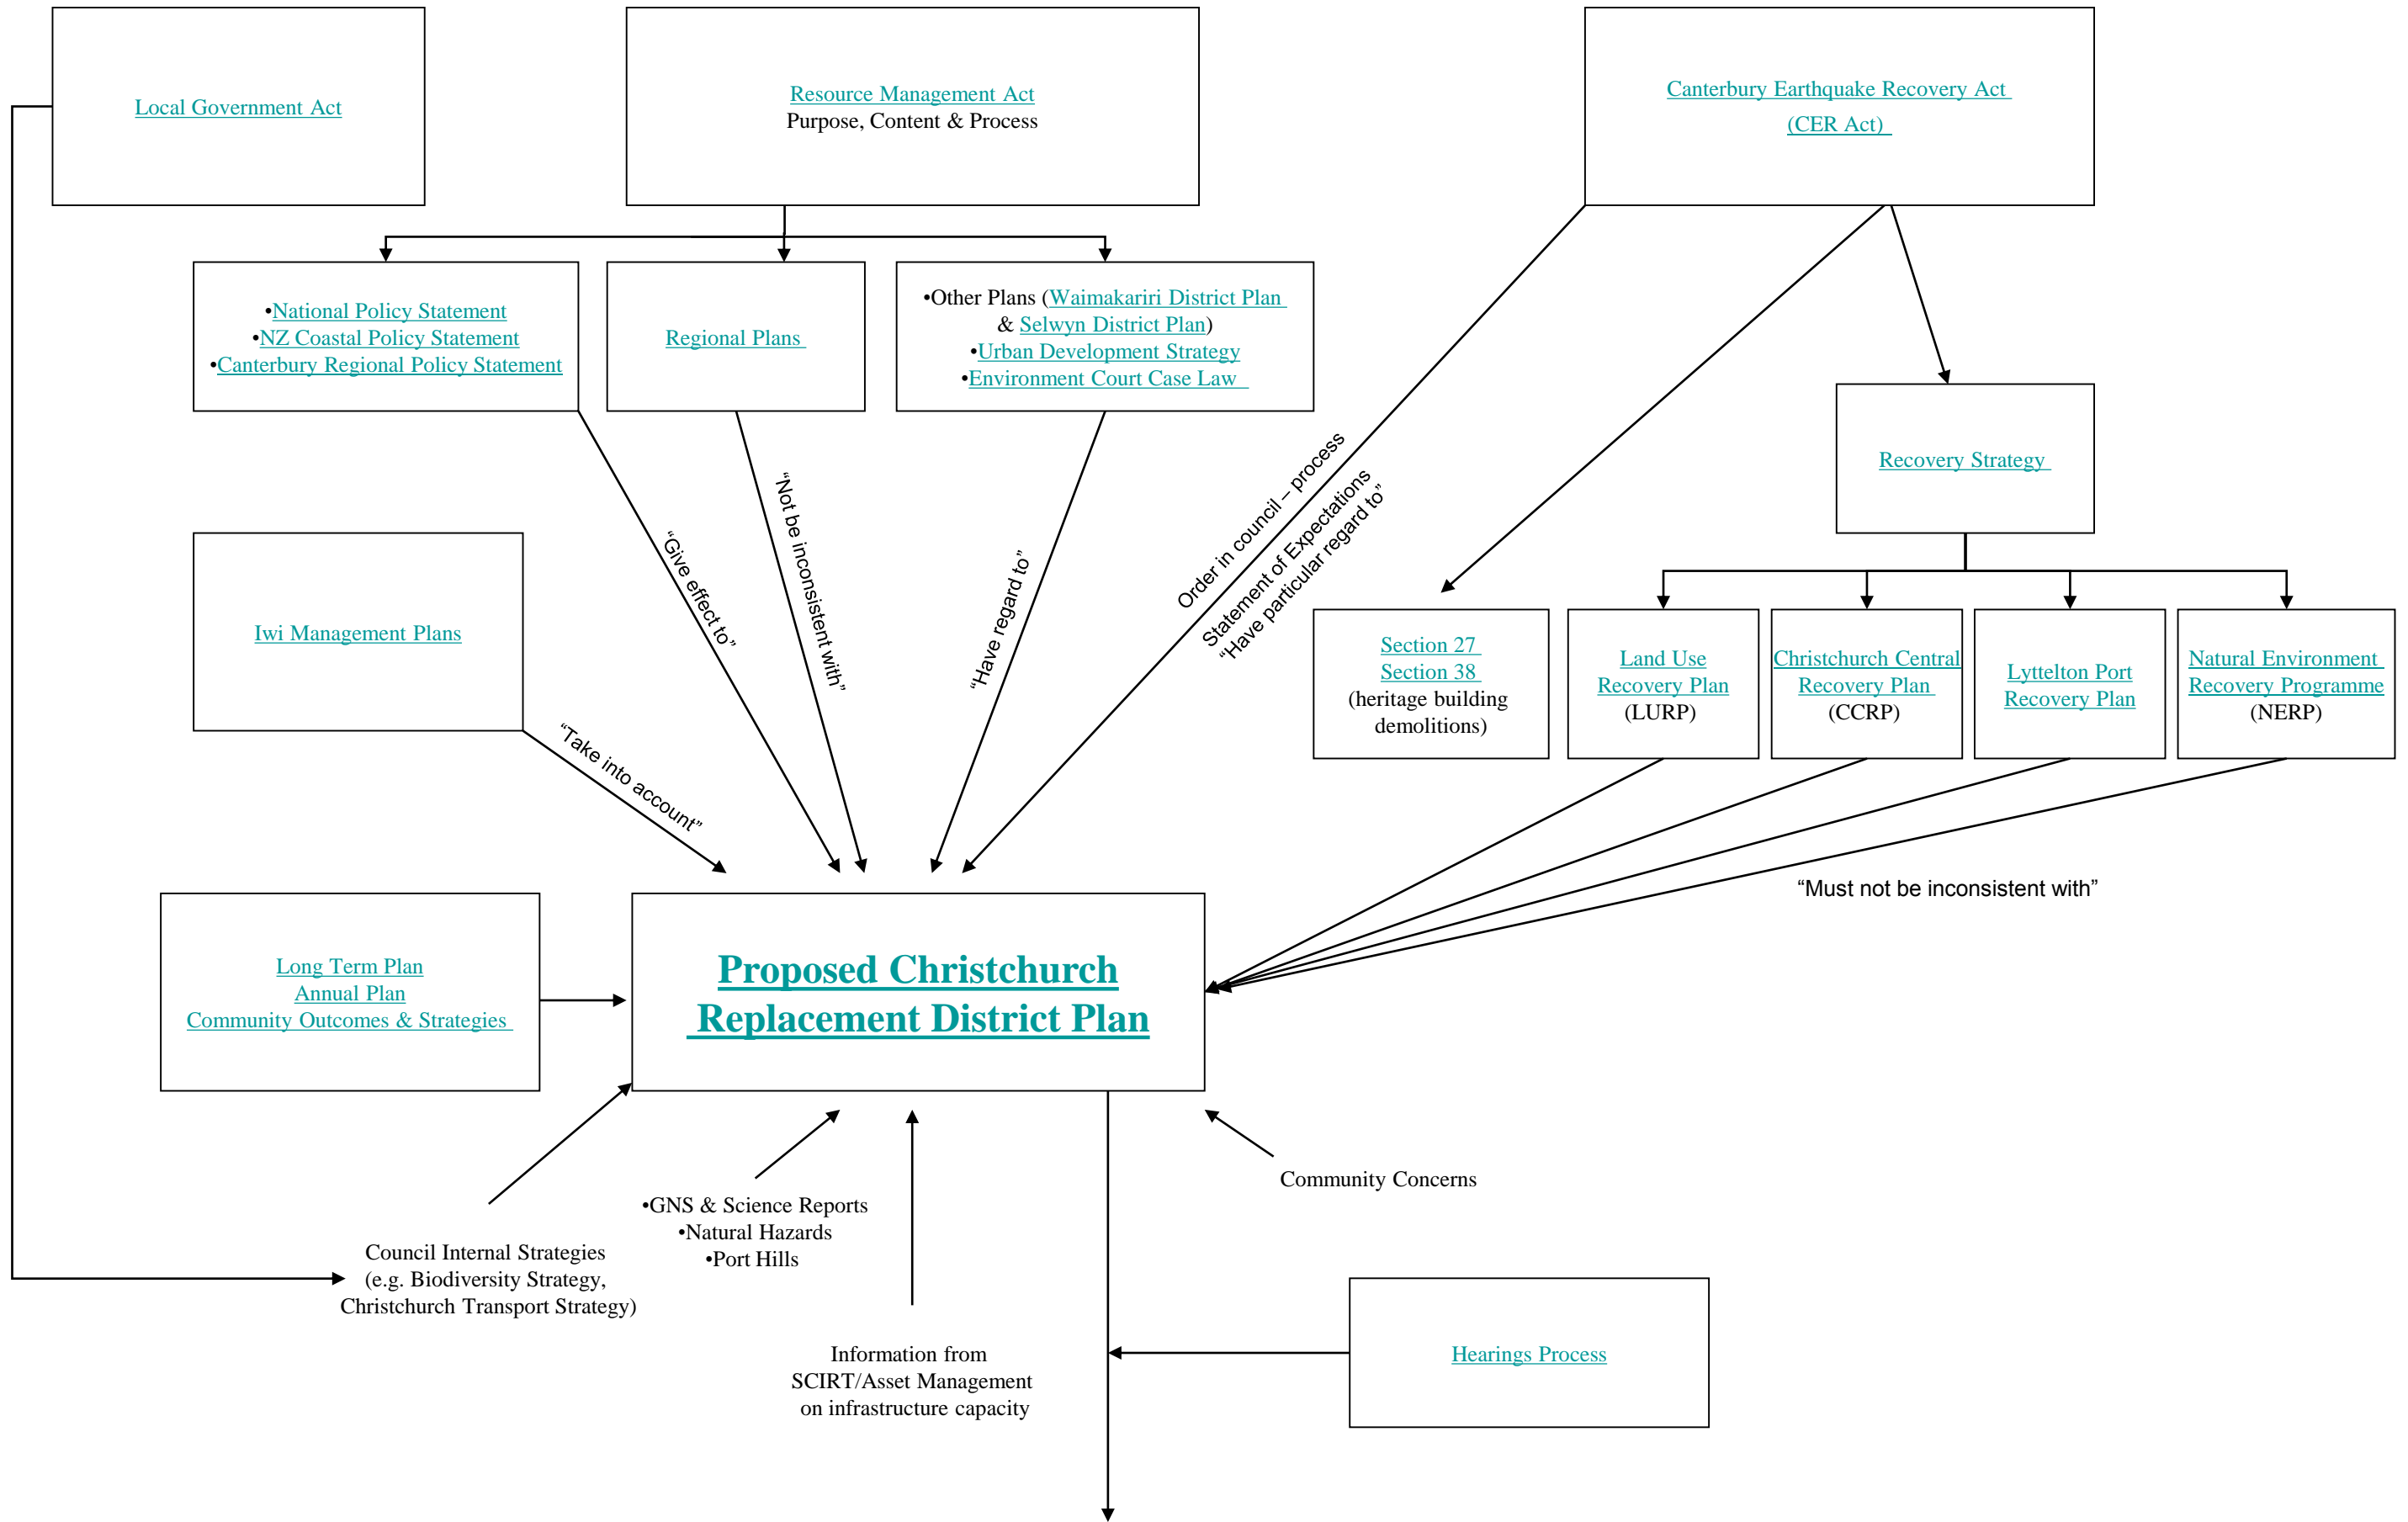

Summary of Statutory and Policy Influences on the Christchurch Replacement District Plan

The Replacement District Plan affects property, communities, developers, visitors and our natural environment