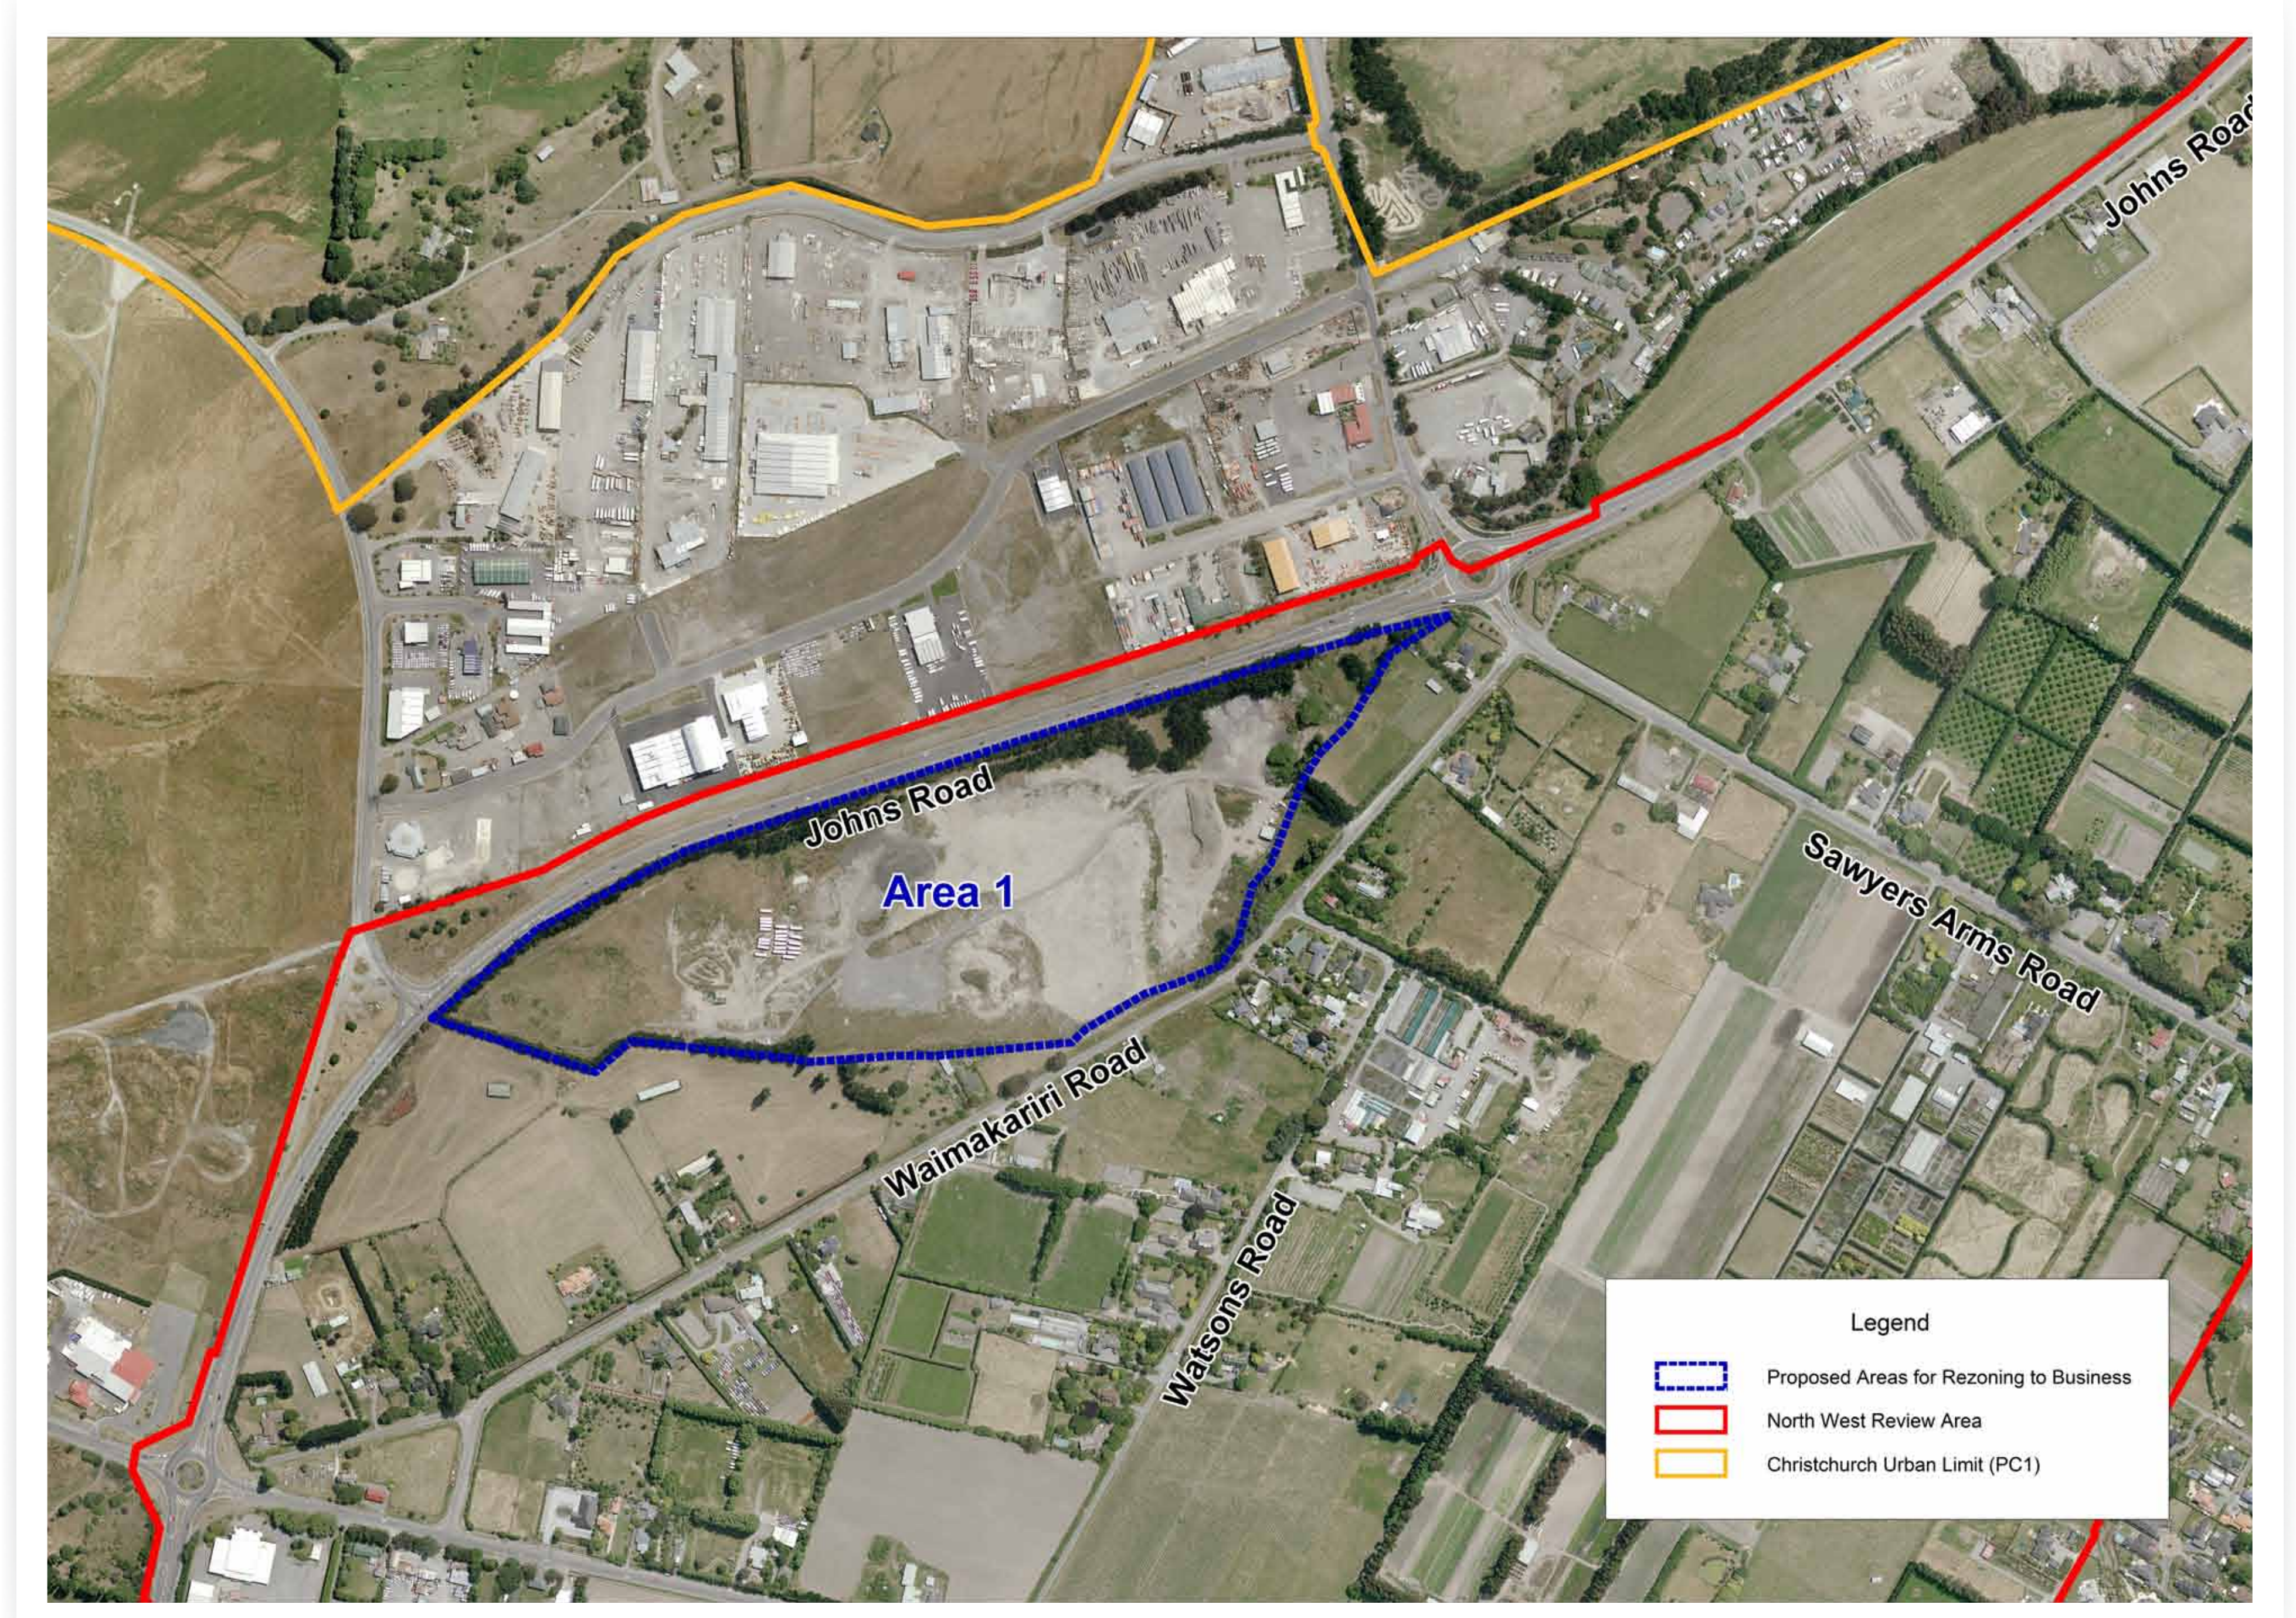

Christchurch City Council North West Christchurch – Proposed Plan Change for Business Rezoning *A vision for the future*

Area 1

The blue lines on this map show the proposed area for rezoning for industrial and other business uses.

Area 2

The blue lines on this map show the proposed area for rezoning for industrial and other business uses.