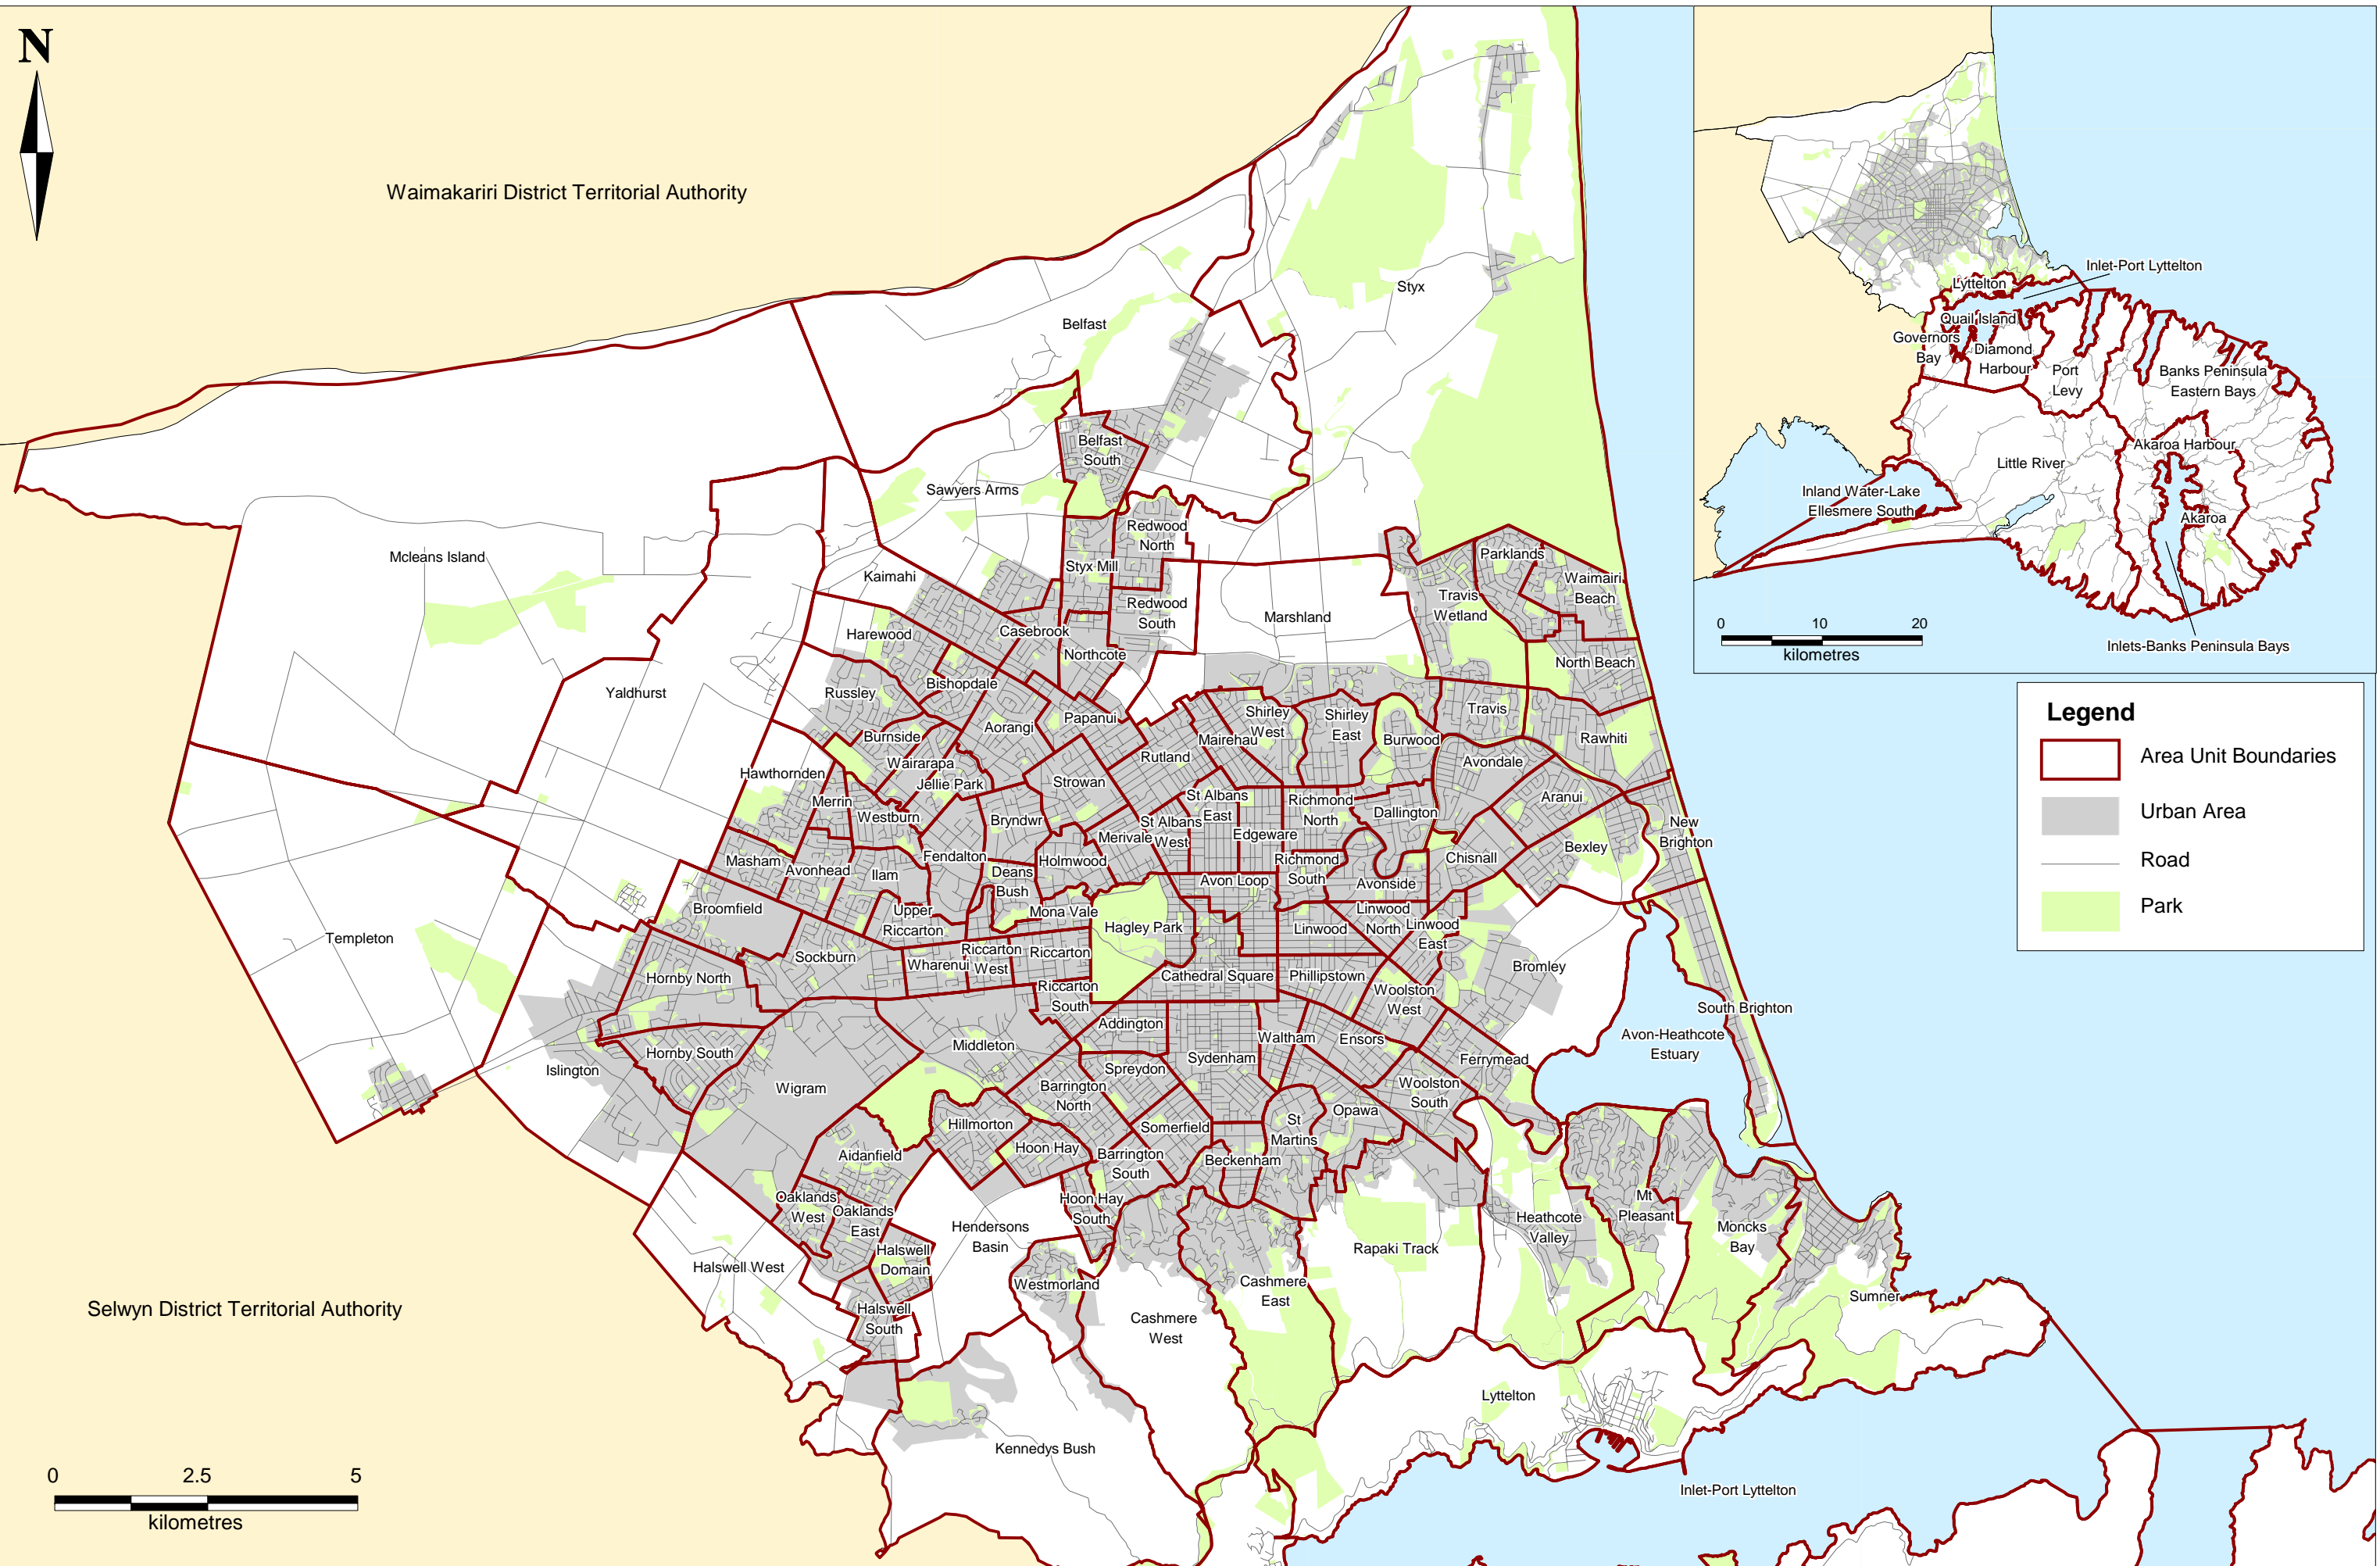

Waimakariri District Territorial Authority

Legend

-  Area Unit Boundaries
-  Urban Area
-  Road
-  Park

Selwyn District Territorial Authority