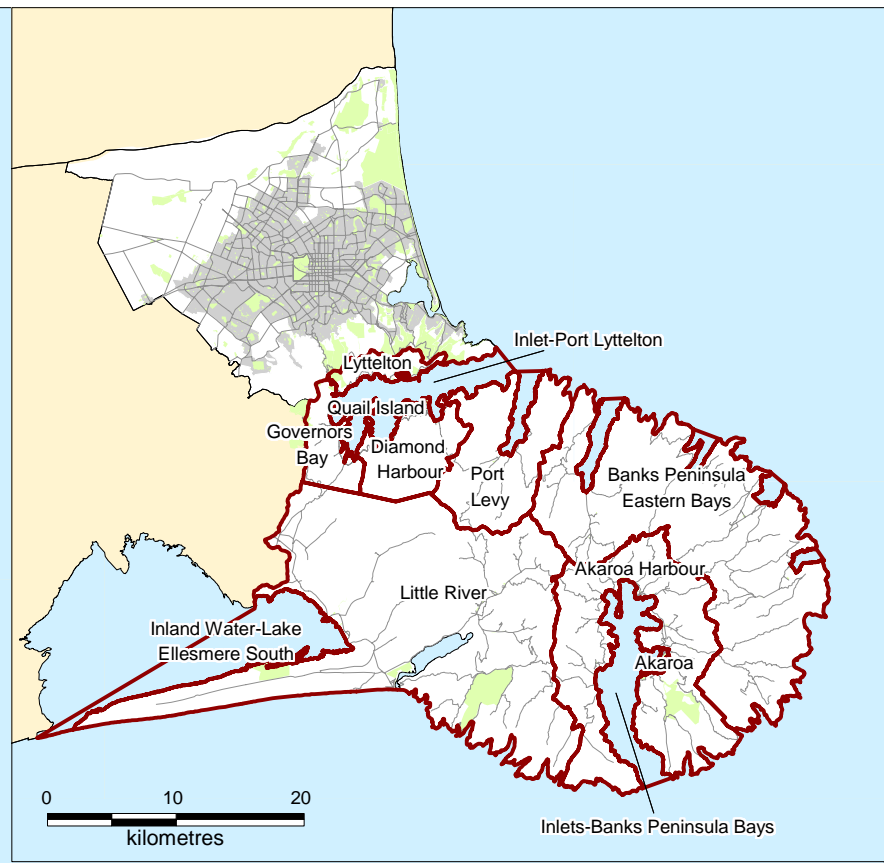

Waimakariri District Territorial Authority

Legend

-  Area Unit Boundaries
-  Urban Area
-  Road
-  Park

Selwyn District Territorial Authority